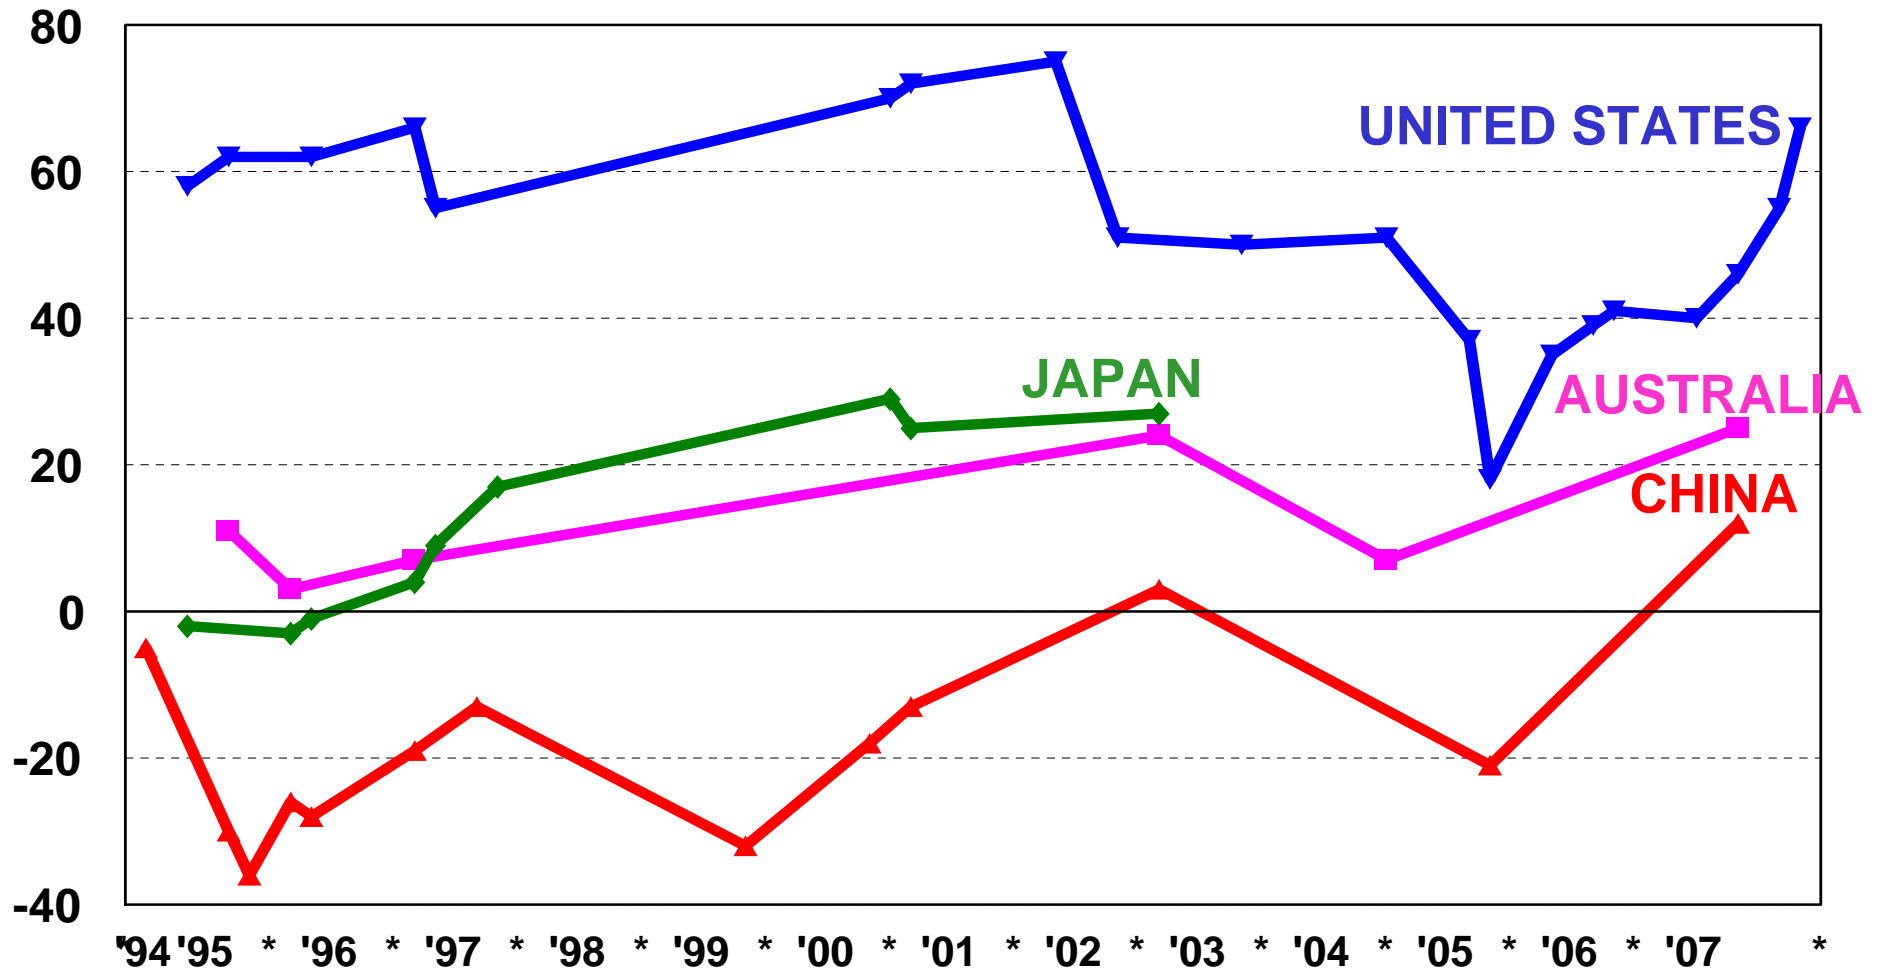

# NET\* TRUST IN THE UNITED STATES, CHINA, AUSTRALIA AND JAPAN, AUG 1994 TO DEC 2007

\* NET trust = % Much trust minus Little trust correctly rounded. Don't Know and Refused responses are not shown.