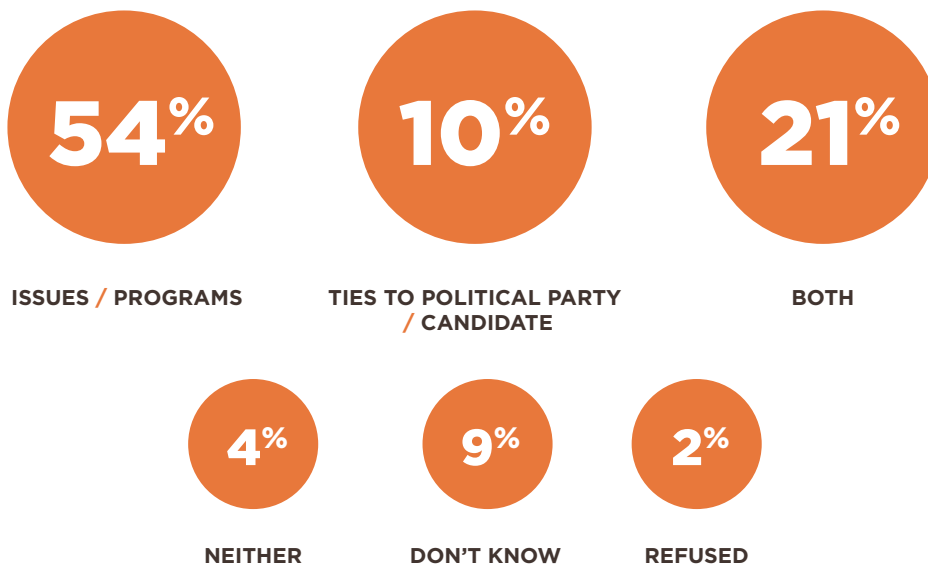

ELECTIONS IN TIMOR LESTE

In 2012, did you vote based on party's position on issues or ties to the party/candidate?

In the 2012 Parliamentary Elections, which party did you vote for?

If the parliamentary election were held tomorrow, which political party are you most likely to vote for?

What would you consider the most important driver for you to vote for a particular candidate?

What one attribute do you consider most important for a political party?

Which institutions are the most corrupt?