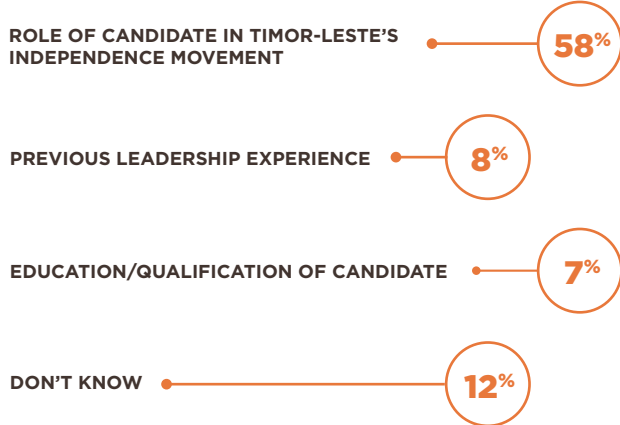

ELECTIONS IN TIMOR LESTE

In 2012, did you vote based on party's position on issues or ties to the party/candidate?

In the 2012 Parliamentary Elections, which party did you vote for?

If the parliamentary election were held tomorrow, which political party are you most likely to vote for?

What would you consider the most important driver for you to vote for a particular candidate?

What one attribute do you consider most important for a political party?

Which institutions are the most corrupt?