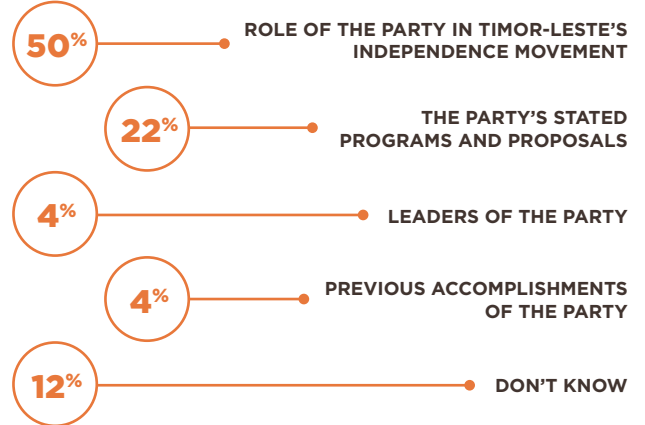

ELECTIONS IN TIMOR LESTE

In 2012, did you vote based on party's position on issues or ties to the party/candidate?

In the 2012 Parliamentary Elections, which party did you vote for?

If the parliamentary election were held tomorrow, which political party are you most likely to vote for?

What would you consider the most important driver for you to vote for a particular candidate?

What one attribute do you consider most important for a political party?

Which institutions are the most corrupt?