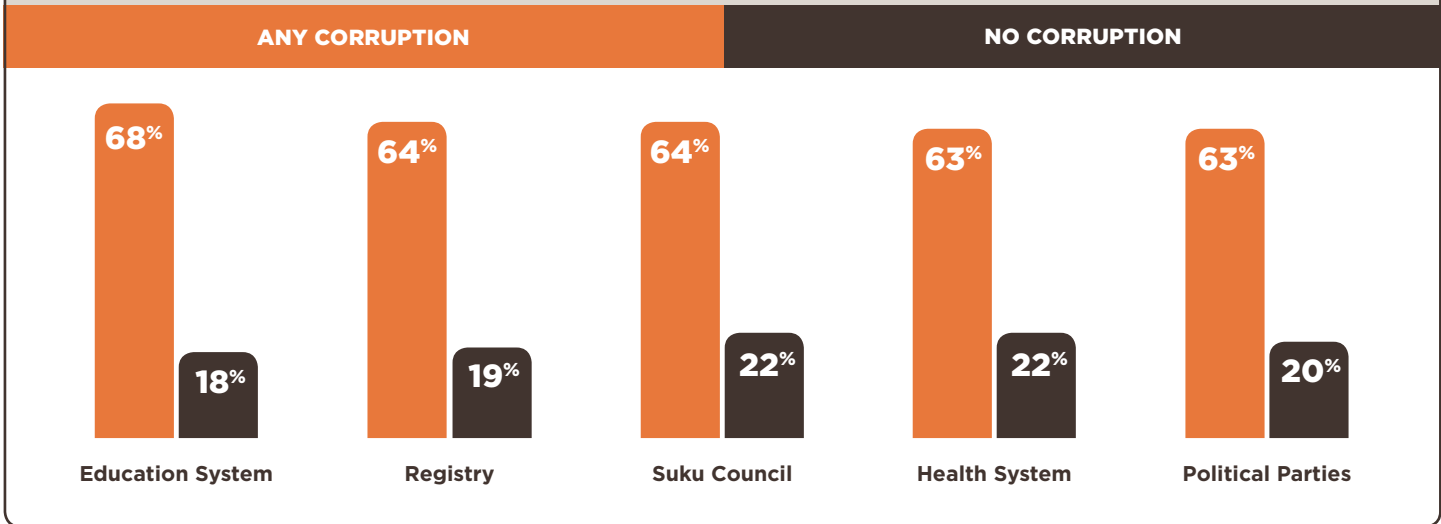

ELECTIONS IN TIMOR LESTE

In 2012, did you vote based on party's position on issues or ties to the party/candidate?

In the 2012 Parliamentary Elections, which party did you vote for?

If the parliamentary election were held tomorrow, which political party are you most likely to vote for?

What would you consider the most important driver for you to vote for a particular candidate?

What one attribute do you consider most important for a political party?

Which institutions are the most corrupt?